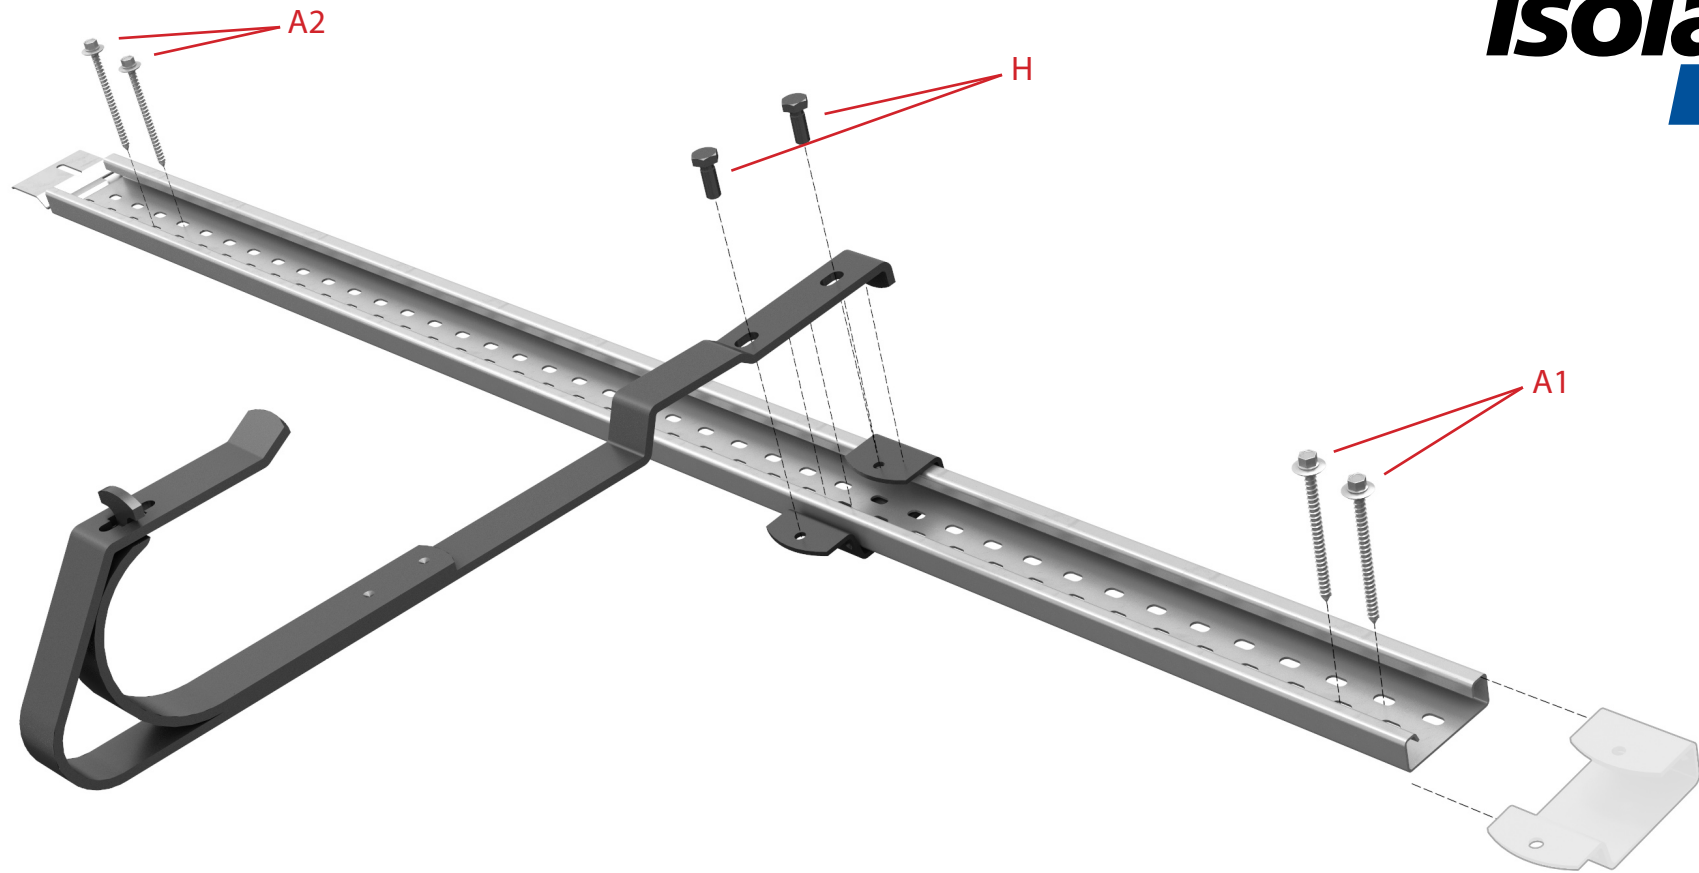

Safety hook / Sicherheitsdachhaken / Sikringskrok

Assembly instruction

Bags with screws

- **A1,A2** Bag T-4 / 2 pcs
A63A 6,5 x 80 mm stainless screw - 2 pcs
Square washers 20x25x5 mm, steel - 4 pcs
- **H** Bag 61 / 1 pcs
M 8x20 hex screw DIN933 A2 - 2 pcs